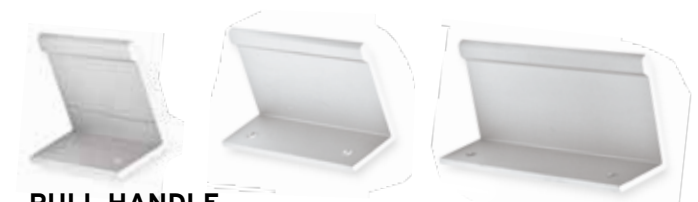

PULL HANDLE

Code	Finish	Size (mm)	Centre (mm)
869960	Aluminium	50w x 42h	32
869961	Aluminium	70w x 42h	50
869962	Aluminium	90w x 42h	70