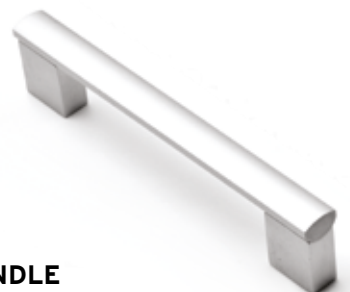

**INTEGRATED HANDLE (cut to required length)**

Code	Finish	Size (mm)	Centre (mm)
870143	Aluminium	2400w x 38h	16
870144	Aluminium	2400w x 38h	19

**PULL HANDLE**

Code	Finish	Size (mm)	Centre (mm)
869953	Matt Nickel	37w x 19h	16

**PULL HANDLE**

Code	Finish	Size (mm)	Centre (mm)
869954	Aluminium	50w x 18h	32
869955	Aluminium	80w x 18h	64
869956	Aluminium	120w x 18h	96
869957	Aluminium	150w x 18h	128

**PULL HANDLE**

Code	Finish	Size (mm)	Centre (mm)
869958	Aluminium	111w x 35h	96