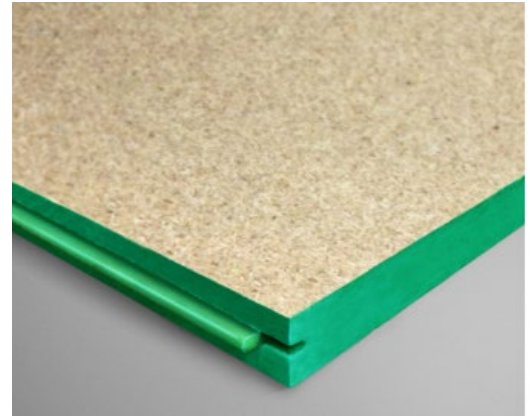

EnduraFloor by Laminex™

Made Tough

Built to Go

the Distance

800mm Structural Flooring

- Industry standard 800mm sheets.
- Moisture resistant as standard
- Also available in 25mm (Brown Tongue) for Commercial Use.
- 7 year warranty.
- Tongue and Grooved for easy installation.
- Proudly made in Australia to AS 1860.1.

**5 Month
Exposure
Warranty***

**Moisture
Resistant
Board**

**Termite
Treated
Option**

**Proudly
Australian
Made**

PRODUCT DATA

TYPE	THICKNESS	LENGTH	WIDTH	COVERAGE	PACK QUANTITY	WEIGHT PER SHEET	MAX JOIST SPACING	MOISTURE RESISTANT	PRODUCT CODE	TONGUE COLOUR	EDGE WAX COLOUR
Standard MR	19mm	3600mm	800mm	2.88m ²	35	37.966kg	450mm	Yes	787842	Green	Green
Standard MR	22mm	3600mm	800mm	2.88m ²	25	43.961kg	600mm	Yes	787845	Beige	Green
Termite Treated MR	19mm	3600mm	800mm	2.88m ²	35	37.966kg	450mm	Yes	794431	Green	Red
Termite Treated MR	22mm	3600mm	800mm	2.88m ²	25	43.961kg	600mm	Yes	840326	Beige	Red