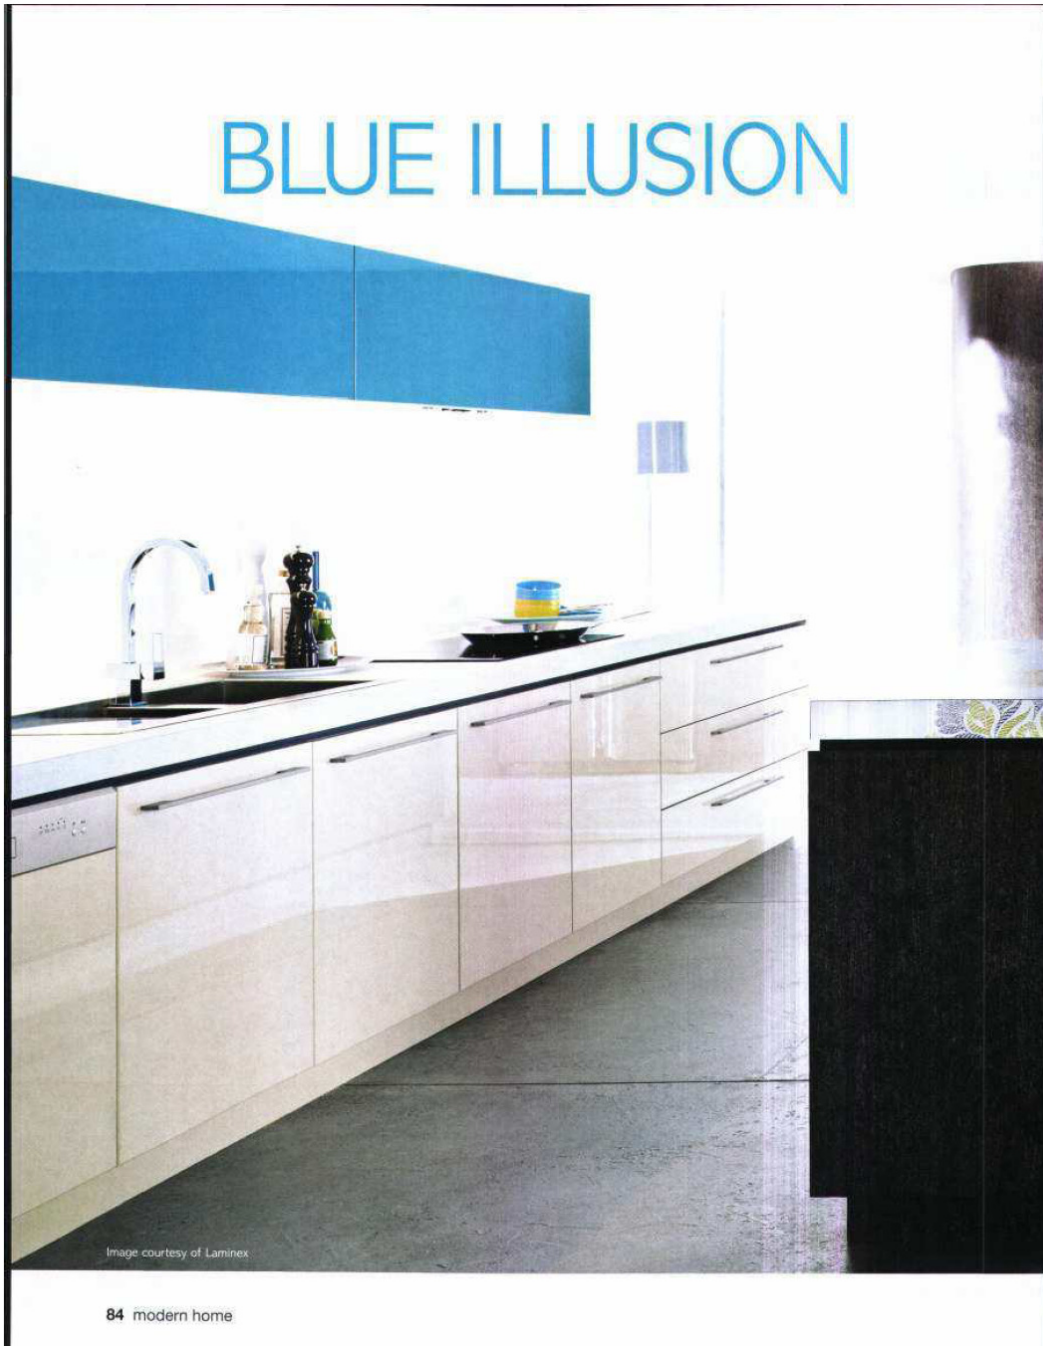

Laminex®
Inspire your space

Home Ideas
March, 2011

Page: 83
Section: General News
Region: National, AU
Circulation: 37500
Type: Magazines Lifestyle
Size: 8,718.23 sq.cms.